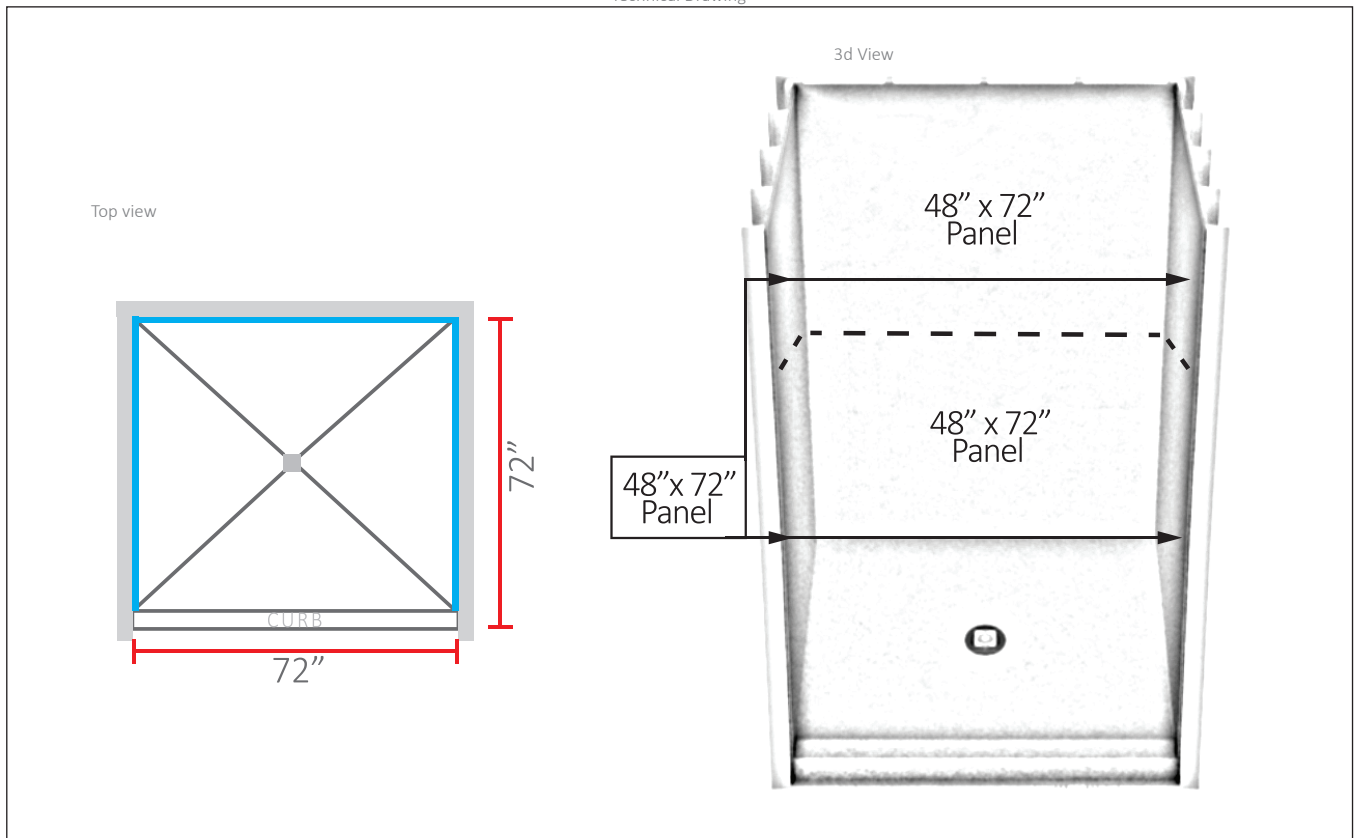

Technical Drawing

This document is intended to provide general information. Data may change without notice. The information shown is not an installation manual. Refer to website for full installation manual.

www.ubertile.com

©Übertile® a division of the Rudiger Group Inc. All rights reserved