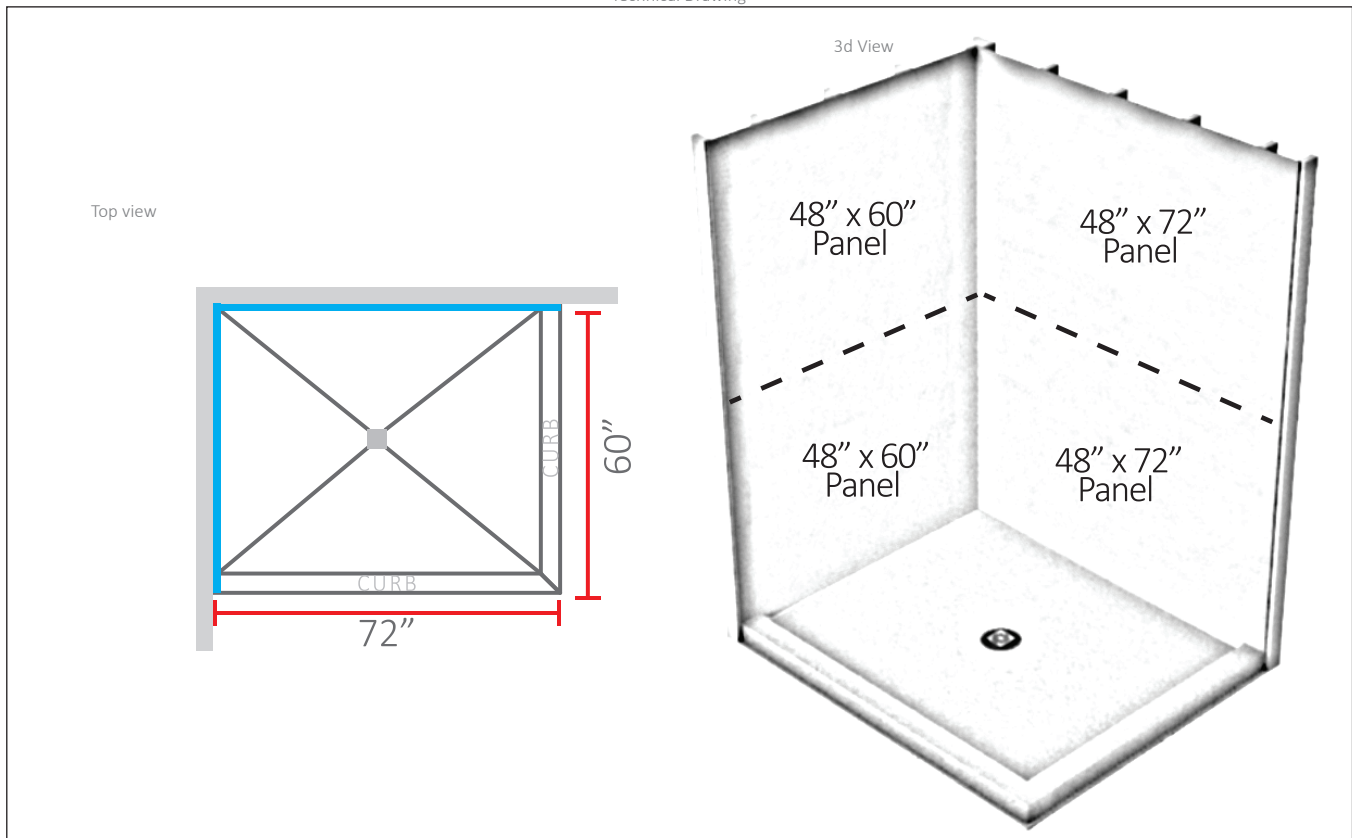

Technical Drawing

This document is intended to provide general information. Data may change without notice. The information shown is not an installation manual. Refer to website for full installation manual.

www.ubertile.com

©Ubertile® a division of the Rudiger Group Inc. All rights reserved