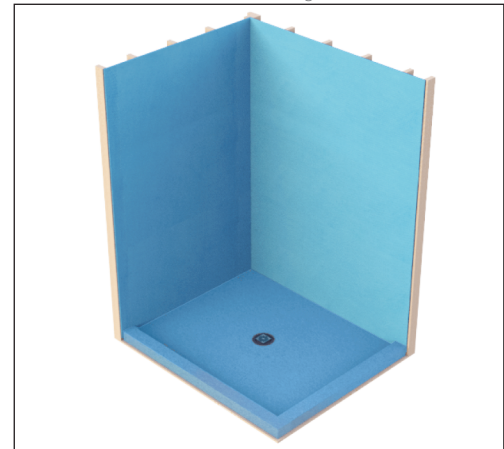

ÜBERTILE® Product Information Sheet

Category: **Build Template**

Model: **60"x72" 2 Wall, 2 Curb**

Drain Location: **Center**

Size: **60"x72"** (to outside of curb)

Part Number: **K-6072-22**

Reference Image

Specifications

Contents:	Quantity	Description
	1@	60"x72" Pre-Sloped Pan
	1@	Drain Kit Complete (must select color)
	2@	48"x60"x1/2" Uberboard Classic Panels
	2@	48"x72"x1/2" Uberboard Classic Panels
	1@	1 Box Screws & Washers (100 qty)
	9@	Uberseal Joint Sealant
	1@	Flat & Corner Spreader
	2@	60" Shower Curb
	2@	96" Shower Curb