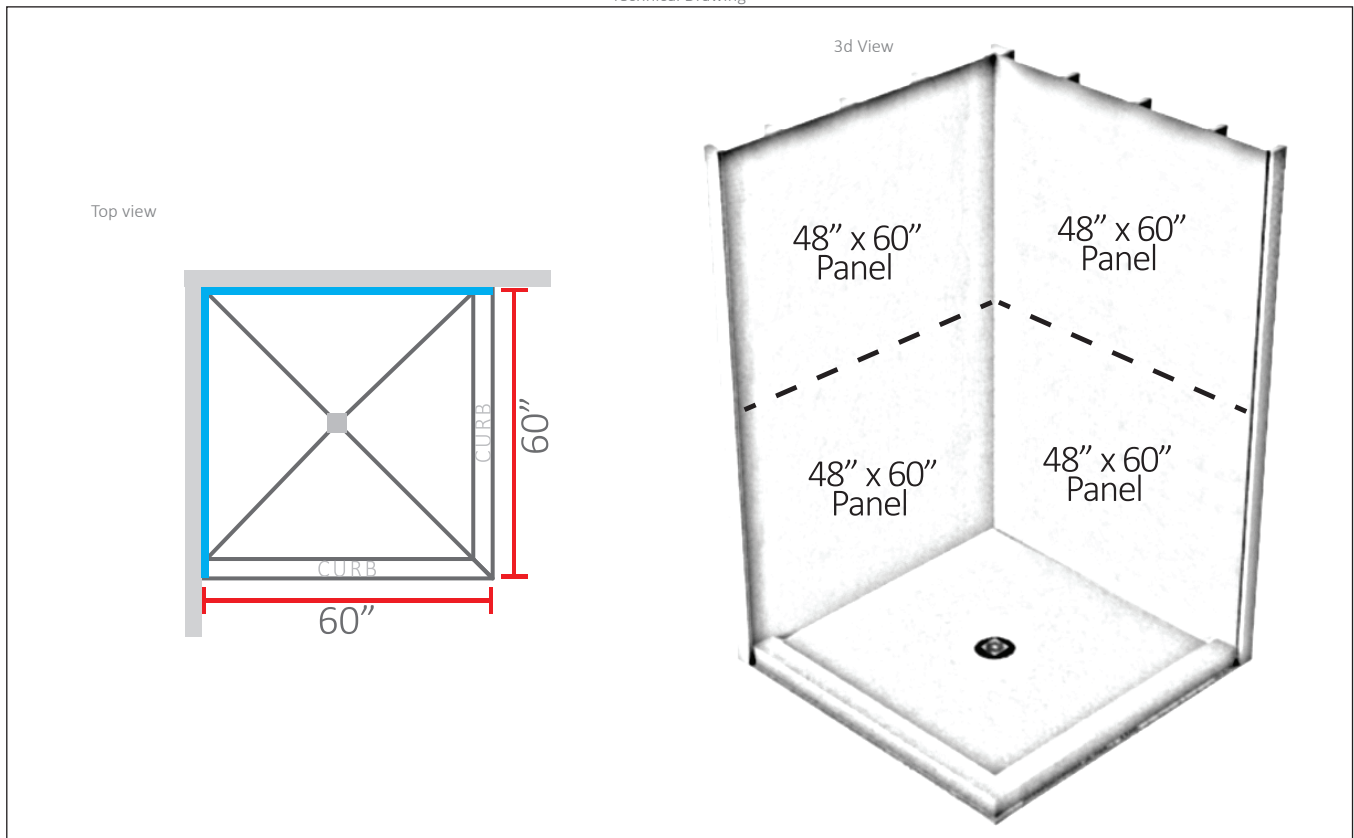

Technical Drawing

This document is intended to provide general information. Data may change without notice. The information shown is not an installation manual. Refer to website for full installation manual.

www.ubertile.com

©Übertile® a division of the Rudiger Group Inc. All rights reserved