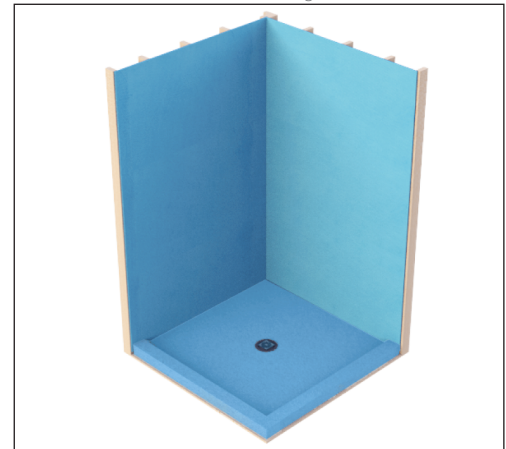

# ÜBERTILE® Product Information Sheet

Category: **Build Template**

Model: **60"x60" 2 Wall, 2 Curb**

Drain Location: **Center**

Size: **60"x60"** (to outside of curb)

Part Number: **K-6060-22**

Reference Image

Specifications

<b>Contents:</b>	1@	60"x60" Pre-Sloped Pan
	1@	Drain Kit Complete (must select color)
	4@	48"x60"x1/2" Uberboard Classic Panels
	1@	1 Box Screws & Washers (100 qty)
	8@	Uberseal Joint Sealant
	1@	Flat & Corner Spreader
	2@	60" Shower Curb