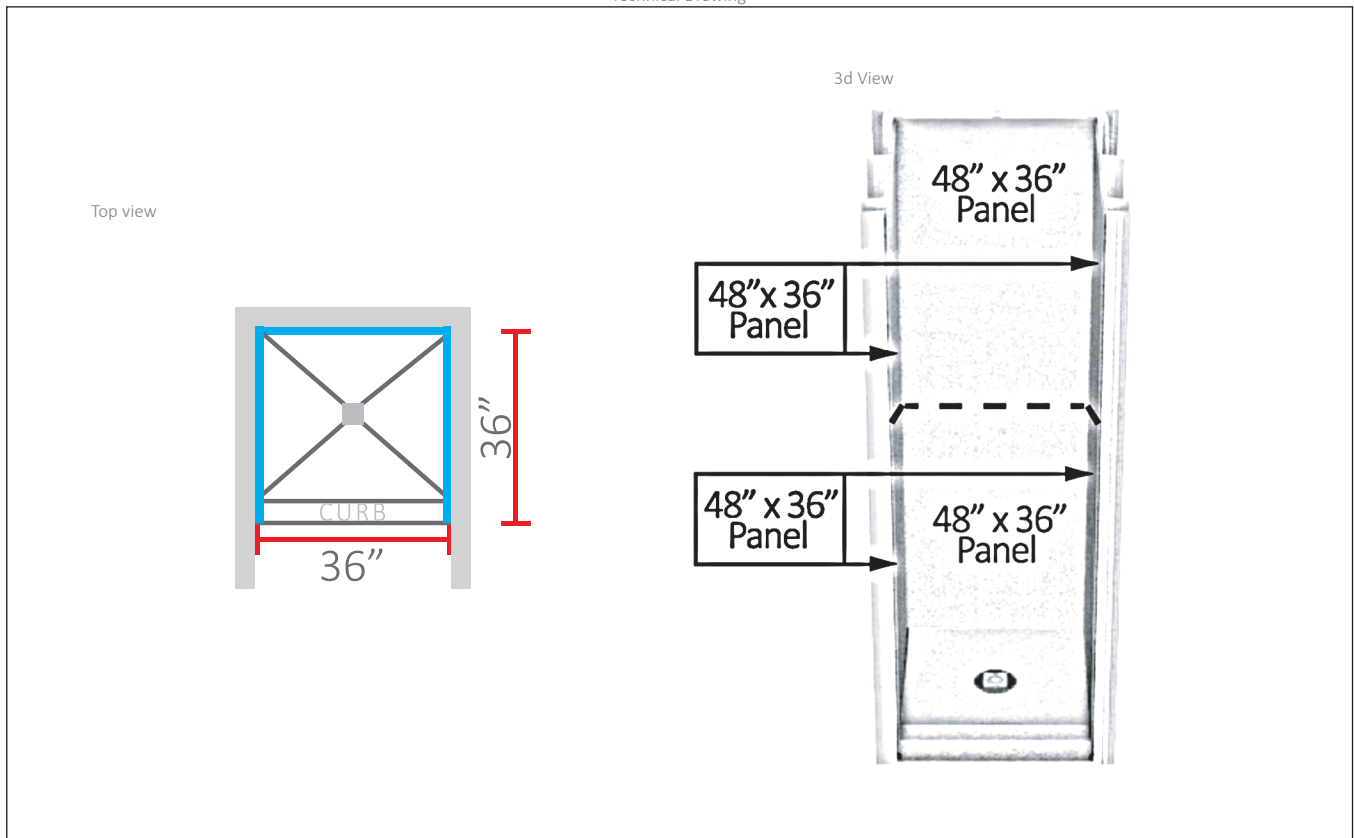

Technical Drawing

This document is intended to provide general information. Data may change without notice. The information shown is not an installation manual. Refer to website for full installation manual.

www.ubertile.com

©Übertile® a division of the Rudiger Group Inc. All rights reserved